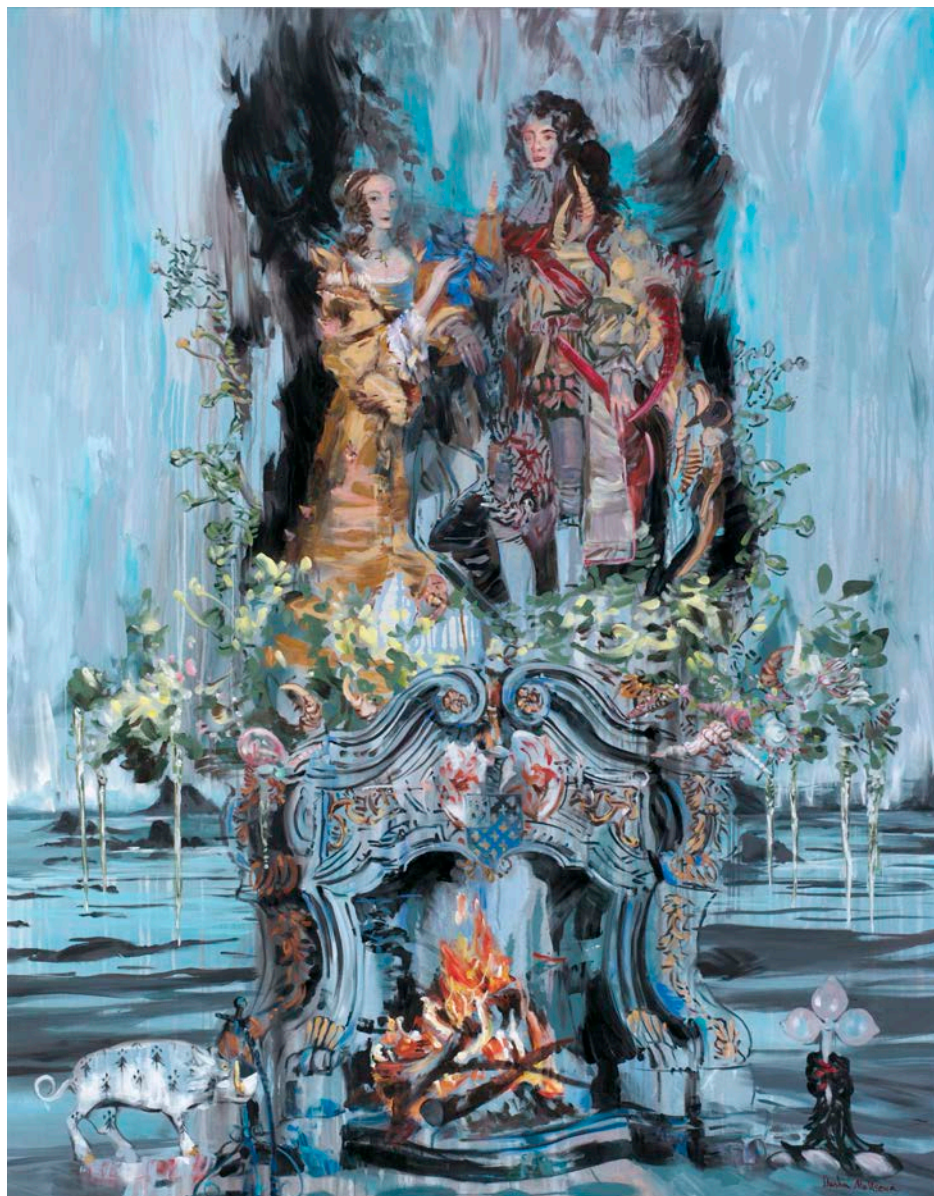

SISTEMA GALLERY

Hall A | T1 - 03

Dasha Maltseva
Alliance from the "Fireplaces" series, 2024
Acrylic on canvas
230 x 180 cm

Artist List

Dasha Maltseva

Darya Kalugina

Sasha Kokacheva