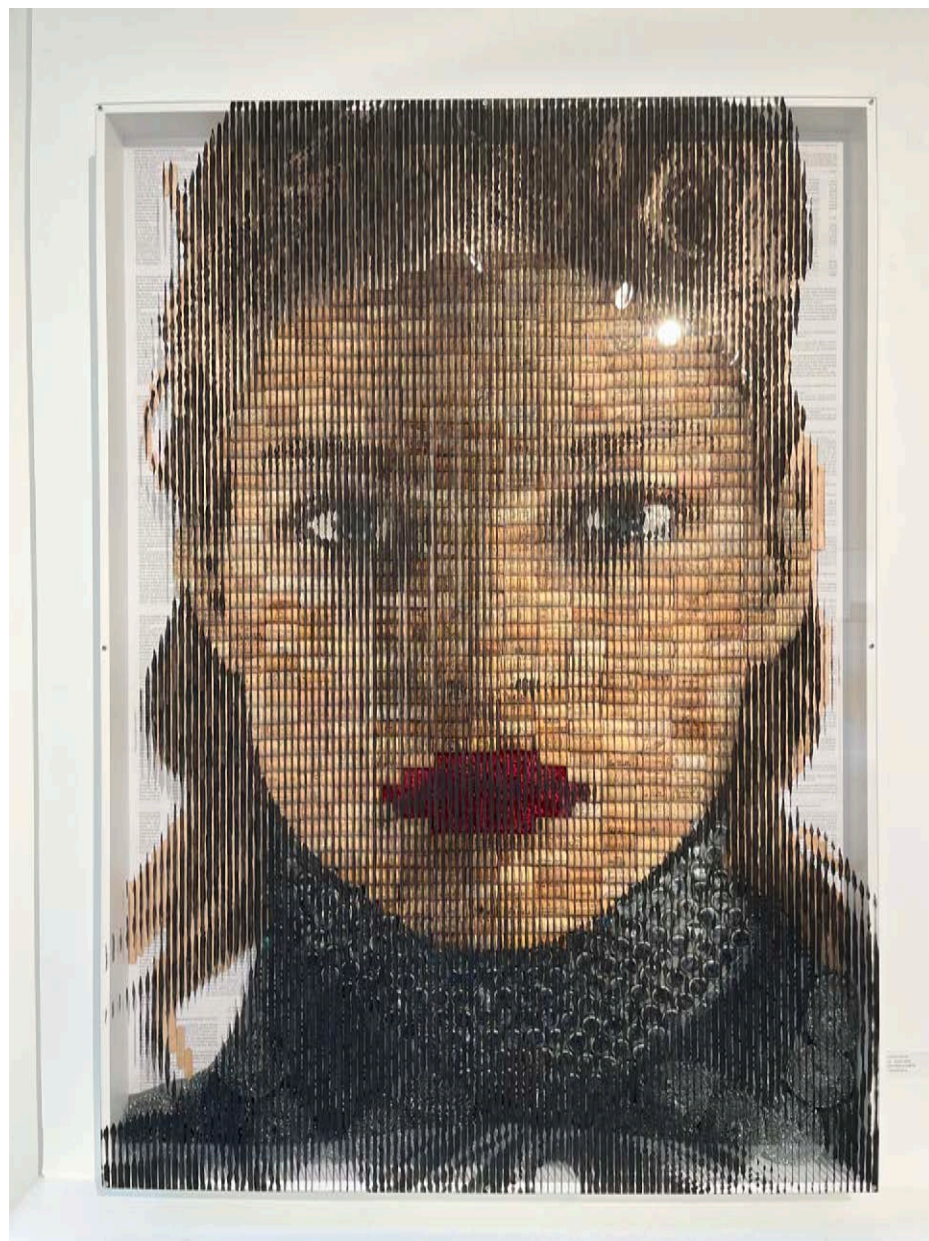

Mark Hachem Gallery

Hall B | B1 - 05

Isabell Beyel
Rock, 2023
mixed media on wood enclosed in plexi
140 x 100 x 10 cm

Artist List

Ghazi Baker

Michelangelo Bastiani

Isabell Beyel

Stefano Bombardieri

Pablo Boneu

Giselle Borrás

Leo Caillard

Mauro Corda

J.P Donadini

Yves Hayat

Patrick Hughes

Youri Leroux

Marck

Hom Nguyen

Patrick Rubinstein

Wolfgang Stiller