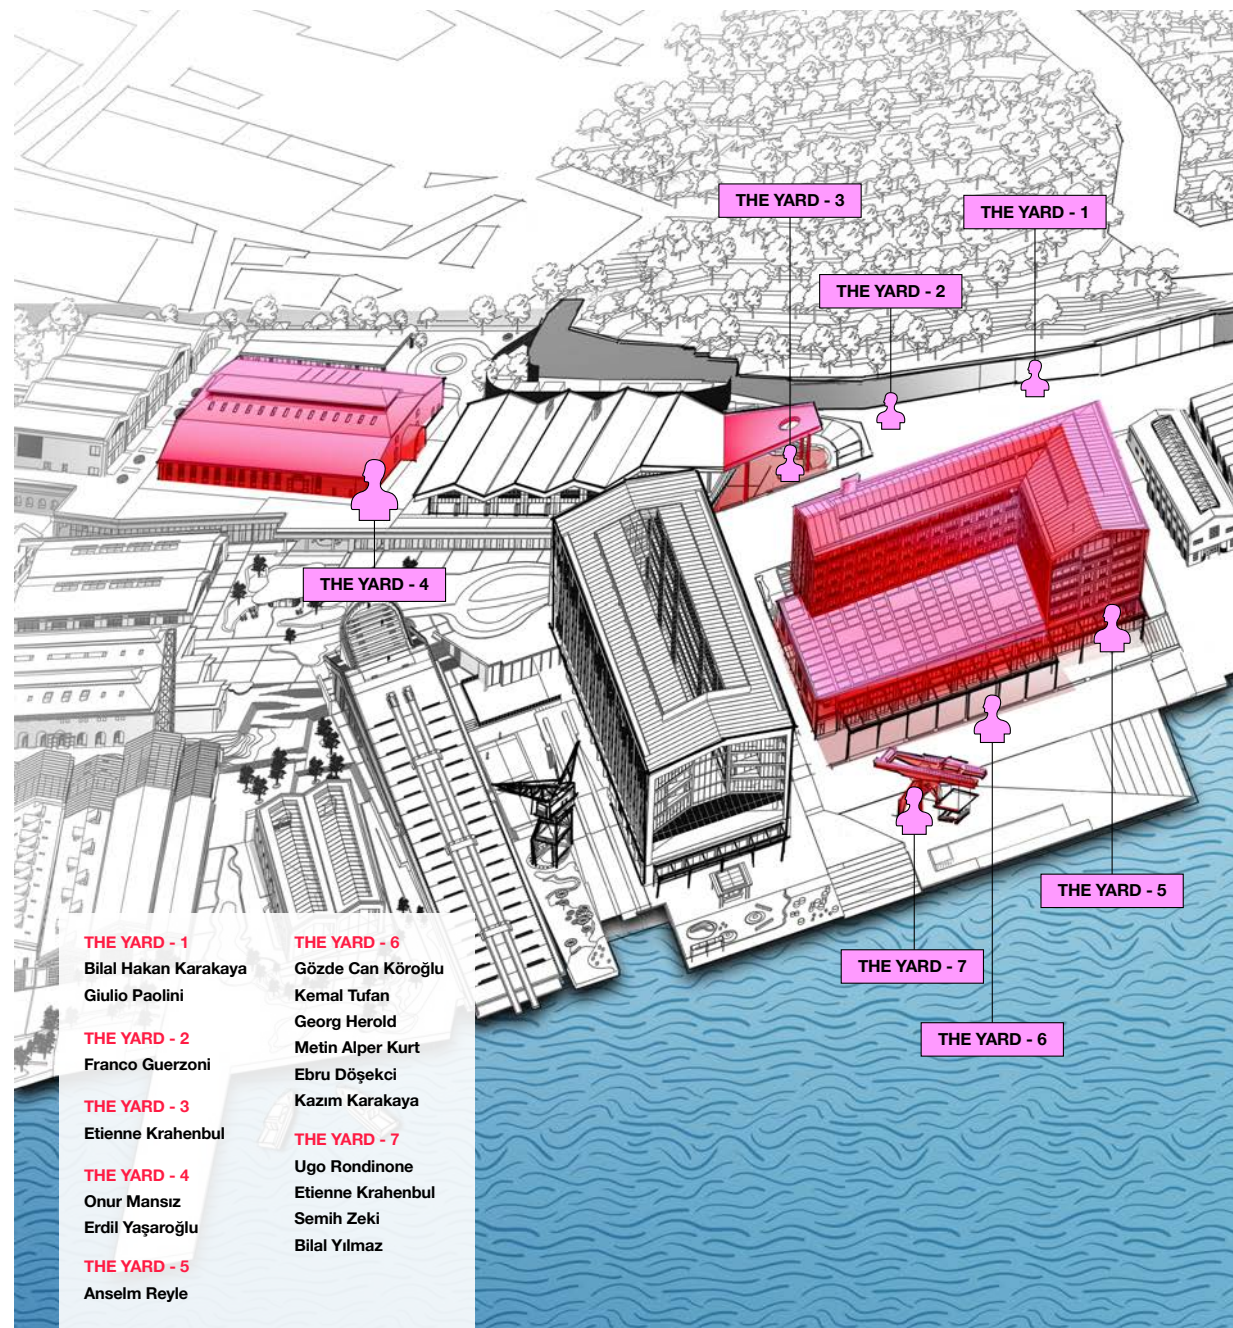

The contemporary bestiary plays with boundaries. In this zone of uncertainty, artists blur the lines, question categories, and reinvent visual codes. The animal becomes a site of transformation, a surface where shapes shift, intertwine, and are reimagined.

Many of the works presented in this catalogue and exhibition are connected to this millennia-old fascination. The animal is both mirror and metamorphosis, a space of freedom where form breaks free from conventions to explore new territories. By revisiting the link between humans and animals, contemporary artists redefine not only what we see, but how we create.

The accompanying works invite a navigation through a variety of forms, urging the viewer's perception to shift, to bend, and to reconsider the shapes and materials that make up our reality. They engage the eye in a dynamic interplay, challenging familiar notions while encouraging a critical reassessment of the known. As these forms unfold across the exhibition, they reflexively navigate a landscape that oscillates between the hyperbolic and the subtle, prompting a quiet, introspective dialogue with the layers of existence. Each piece becomes a space where boundaries blur, where the fluidity of form invites us to rethink the contours of the world we inhabit.